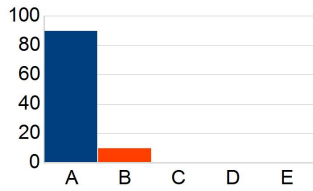

Item Analysis Graph Report

Question1

Response	Percent
A	90.00
B	10.00
C	0.00
D	0.00
E	0.00

Correct: A

Question2

Response	Percent
A	10.00
B	80.00
C	10.00
D	0.00
E	0.00

Correct: B

Question3

Response	Percent
A	0.00
B	10.00
C	70.00
D	20.00
E	0.00

Correct: C

Question4

Response	Percent
A	0.00
B	0.00
C	10.00
D	80.00
E	10.00

Correct: D

Question5

Response	Percent
A	10.00
B	0.00
C	0.00
D	10.00
E	80.00