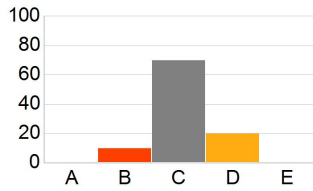

Item Analysis Graph Report

Question1

Response	Percent
A	90.00
B	10.00
C	0.00
D	0.00
E	0.00

Correct: A

Question2

Response	Percent
A	10.00
B	80.00
C	10.00
D	0.00
E	0.00

Correct: B

Question3

Response	Percent
A	0.00
B	10.00
C	70.00
D	20.00
E	0.00

Correct: C

Question4

Response	Percent
A	0.00
B	0.00
C	10.00
D	80.00
E	10.00

Correct: D

Question5

Response	Percent
A	10.00
B	0.00
C	0.00
D	10.00
E	80.00