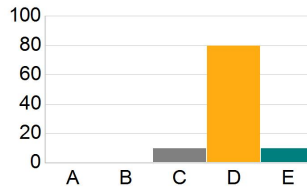

Item Analysis Graph Report

Question1

Response	Percent
A	90.00
B	10.00
C	0.00
D	0.00
E	0.00

Correct: A

Question2

Response	Percent
A	10.00
B	80.00
C	10.00
D	0.00
E	0.00

Correct: B

Question3

Response	Percent
A	0.00
B	10.00
C	70.00
D	20.00
E	0.00

Correct: C

Question4

Response	Percent
A	0.00
B	0.00
C	10.00
D	80.00
E	10.00

Correct: D

Question5

Response	Percent
A	10.00
B	0.00
C	0.00
D	10.00
E	80.00