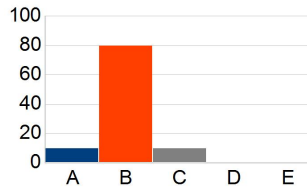

Item Analysis Graph Report

Question1

Response	Percent
A	90.00
B	10.00
C	0.00
D	0.00
E	0.00

Correct: A

Question2

Response	Percent
A	10.00
B	80.00
C	10.00
D	0.00
E	0.00

Correct: B

Question3

Response	Percent
A	0.00
B	10.00
C	70.00
D	20.00
E	0.00

Correct: C

Question4

Response	Percent
A	0.00
B	0.00
C	10.00
D	80.00
E	10.00

Correct: D

Question5

Response	Percent
A	10.00
B	0.00
C	0.00
D	10.00
E	80.00