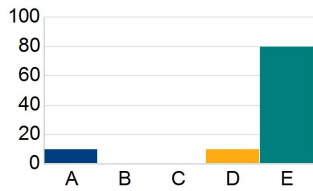

Item Analysis Graph Report

Question1

Response	Percent
A	90.00
B	10.00
C	0.00
D	0.00
E	0.00

Correct: A

Question2

Response	Percent
A	10.00
B	80.00
C	10.00
D	0.00
E	0.00

Correct: B

Question3

Response	Percent
A	0.00
B	10.00
C	70.00
D	20.00
E	0.00

Correct: C

Question4

Response	Percent
A	0.00
B	0.00
C	10.00
D	80.00
E	10.00

Correct: D

Question5

Response	Percent
A	10.00
B	0.00
C	0.00
D	10.00
E	80.00