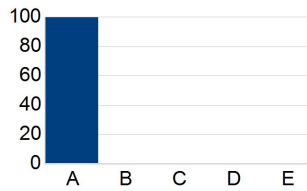

Question6

Response	Percent
A	100.00
B	0.00
C	0.00
D	0.00
E	0.00

Correct: A